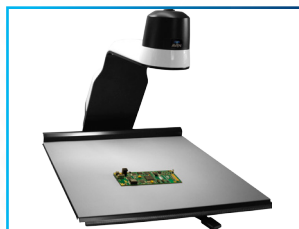

SharpVue HD Video Inspection System

Futuristic, Innovative and Easy to Use

The SharpVue features an auto focus HD camera with optical magnification of up to 30x, and digital magnification up to 300x. The SharpVue produces high quality 1080p HD images without any distortion or delay and with excellent depth of field. The built in LED lights ensures shadow-free illumination even when viewing shiny objects. The SharpVue features a large working distance of 9 inches, ensuring that objects of any size can be inspected. This system is operated with the included wireless remote. Zoom in and out, turn auto focus on or off, insert a cross hair, fine tune your focus, and much more all with a touch of a button.

SharpVue Video Inspection System

Modern Design, Ease Of Use

Aven's SharpVue system is designed to inspect, capture images and video, and much more with ease. Adjust your settings with the included easy-to-use remote control.

Built-In Features

Built-in LED lights for shadow-free illumination

USB and HDMI outputs. Connect to your monitor for lag-free 1080p inspection with the HDMI port. Or use the USB port to connect to your PC.

Premium Accessories

For more information on SharpVue accessories visit aveninc.com

SharpVue X-Y Sliding Table
Item # 26700-135-XYTB

SharpVue Tilttable Table
Item # 26700-135-TTB

Image Capture Box
Item # 26700-401-CB