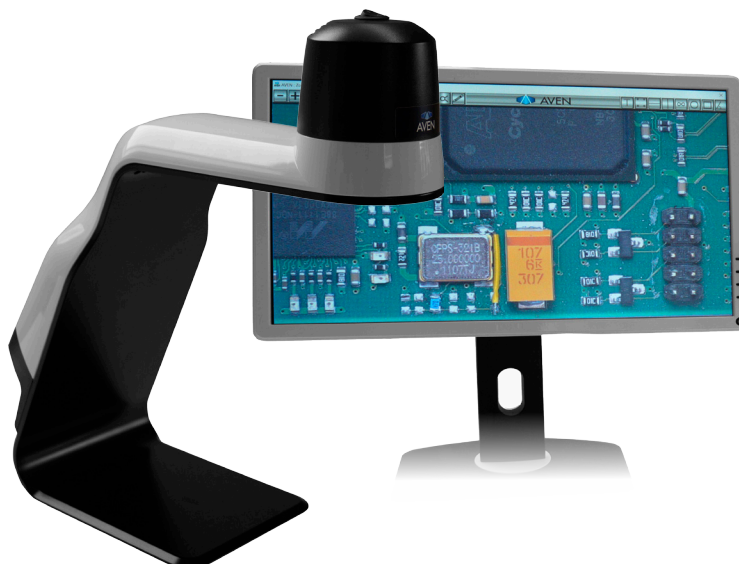

SharpVue HD Video Inspection System

Futuristic, Innovative and Easy to Use

The SharpVue features an auto focus HD camera with optical magnification of up to 30x, and digital magnification up to 300x. The SharpVue produces high quality 1080p HD images without any distortion or delay and with excellent depth of field. The built in LED lights ensures shadow-free illumination even when viewing shiny objects. The SharpVue features a large working distance of 9 inches, ensuring that objects of any size can be inspected. This system is operated with the included wireless remote. Zoom in and out, turn auto focus on or off, insert a cross hair, fine tune your focus, and much more all with a touch of a button.

SharpVue Video Inspection System

Modern Design, Ease Of Use

Aven's SharpVue system is designed to inspect, capture images and video, and much more with ease. Adjust your settings with the included easy-to-use remote control.

Eliminate Eye Strain & Fatigue

The SharpVue offers crystal-clear 1080p imaging, with a magnification of up to 30x optical zoom, 300x Digital zoom. View your images on an HD monitor, eliminating the eye strain and fatigue from frequent microscope use.

Built-In Features

Built-in LED lights for shadow-free illumination

USB and HDMI outputs. Connect to your monitor for lag-free 1080p inspection with the HDMI port. Or use the USB port to connect to your PC.