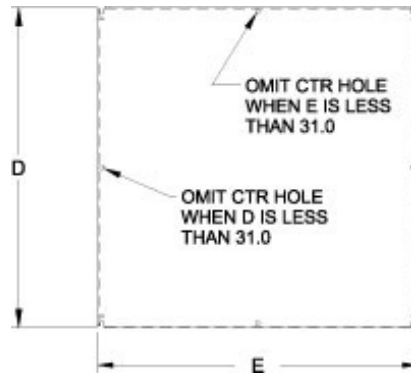

Inner Panels *EP Series*

Eclipse Series Enclosures

Features

- Larger than standard NEMA panel used in same sized enclosure.
- 12gauge steel construction.
- Larger sizes have 2 or 4 formed flanges for added strength.
- Slotted corner design for easier mounting.
- Finished in white or unpainted galvanized.

| Mild Steel | | | | |
|------------|---------------------|-------|-------|-------|
| Part No. | Galvanized Part No. | Size | | Gauge |
| | | D | E | |
| EP1212 | EPG1212 | 10.20 | 10.20 | 12.00 |
| EP1224 | EPG1224 | 10.20 | 22.20 | 12.00 |
| EP1612 | EPG1612 | 14.20 | 10.20 | 12.00 |
| EP1616 | EPG1616 | 14.20 | 14.20 | 12.00 |
| EP1620 | EPG1620 | 14.20 | 18.20 | 12.00 |
| EP2012 | EPG2012 | 18.20 | 10.20 | 12.00 |
| EP2016 | EPG2016 | 18.20 | 14.20 | 12.00 |
| EP2020 | EPG2020 | 18.20 | 18.20 | 12.00 |
| EP2024 | EPG2024 | 18.20 | 22.20 | 12.00 |
| EP2412 | EPG2412 | 22.20 | 10.20 | 12.00 |
| EP2416 | EPG2416 | 22.20 | 14.20 | 12.00 |
| EP2420 | EPG2420 | 22.20 | 18.20 | 12.00 |
| EP2424 | EPG2424 | 22.20 | 22.20 | 12.00 |
| EP2430 | EPG2430 | 22.20 | 28.20 | 12.00 |
| EP2442 | EPG2442 | 22.20 | 40.20 | 12.00 |
| EP2448 | EPG2448 | 22.20 | 46.20 | 12.00 |
| EP3012 | EPG3012 | 28.20 | 10.20 | 12.00 |
| EP3016 | EPG3016 | 28.20 | 14.20 | 12.00 |
| EP3020 | EPG3020 | 28.20 | 18.20 | 12.00 |
| EP3024 | EPG3024 | 28.20 | 22.20 | 12.00 |