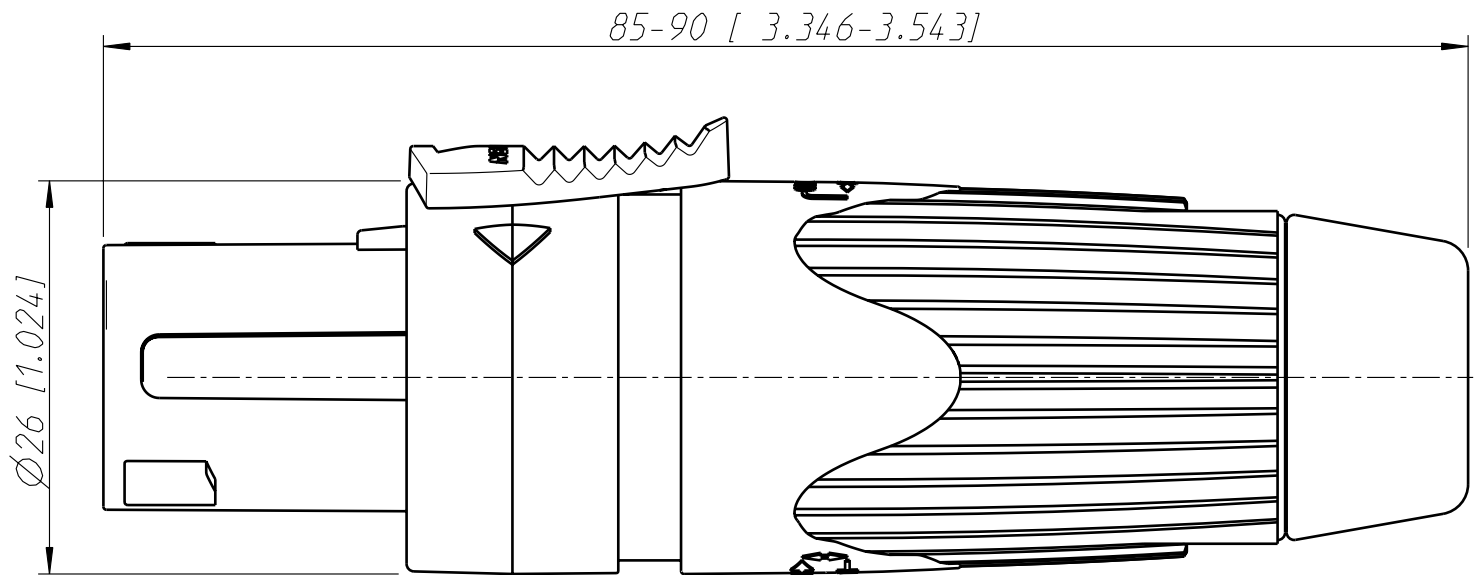

### NLT4MX-BAG

4 pole male cable connector with black-chrome metal housing, chuck and bushing.

[Specs](#) [PDF](#) [DXF](#)

**N**...Standard Neutrik® product

**N**...Non standard Neutrik® product, only available from Neutrik® USA Inc.