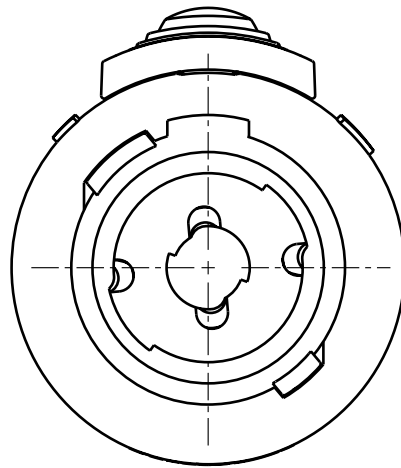

[Specs](#) [PDF](#) [DXF](#)

**NLT4FX-BAG**  
4 pole female cable connector with black-chrome metal housing, chuck and bushing.

[Specs](#) [PDF](#) [DXF](#)

**NLT4MD-V**  
4 pole male chassis connector, metal housing, PCB version. Rear panel mount using self tapping 2.9 mm PT® screws (A-screw, E-screw or E-screw-Ni). Screws not included, please refer to XLR Accessories.

**NLT4MX**  
4 pole male cable connector with chuck and bushing, metal housing.

[Specs](#) [PDF](#) [DXF](#)

### NLT4MX-BAG

4 pole male cable connector with black-chrome metal housing, chuck and bushing.

[Specs](#) [PDF](#) [DXF](#)

**N**...Standard Neutrik® product

**N**...Non standard Neutrik® product, only available from Neutrik® USA Inc.