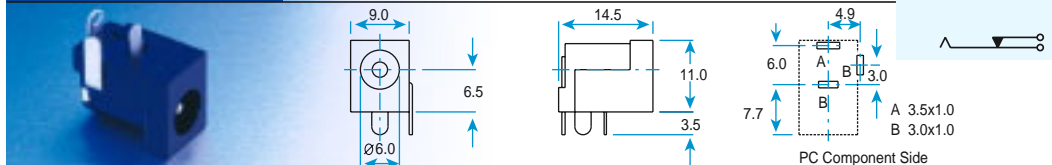

4 8 4 0 . 2 2 0 1	Socket	Sockel	centre pin 2.00mm

4 8 4 0 . 2 2 1 1	Socket	Sockel	centre pin 2.35mm