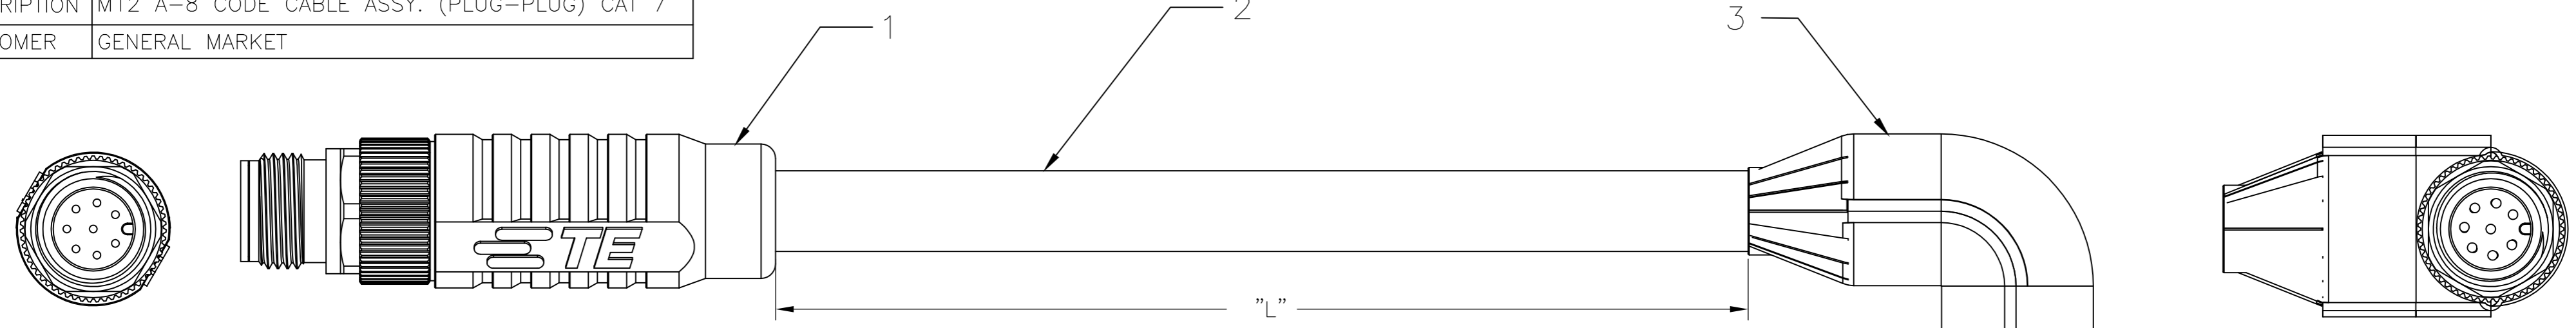

THIS DRAWING IS UNPUBLISHED. RELEASED FOR PUBLICATION

© COPYRIGHT - TE Connectivity ALL RIGHTS RESERVED.

PROJECT	PRJ-14-00004825
PART NO.	X-2322423-X
DESCRIPTION	M12 A-8 CODE CABLE ASSY. (PLUG-PLUG) CAT 7
CUSTOMER	GENERAL MARKET

REVISIONS					
P	LTR	DESCRIPTION	DATE	DWN	APVD
	A	INITIAL RELEASE	12JUL2017	GK	SE

WIRING TABLE				
PIN		568-B WIRING		PIN
1		WHITE ORANGE		1
2		ORANGE		2
3		WHITE GREEN		3
4		BLUE		4
5		WHITE BLUE		5
6		GREEN		6
7		WHITE BROWN		7
8		BROWN		8

M12 A-CODE CABLE ASSEMBLY
(STRAIGHT AND RIGHT ANGLED CONNECTOR)

SECTION A-A