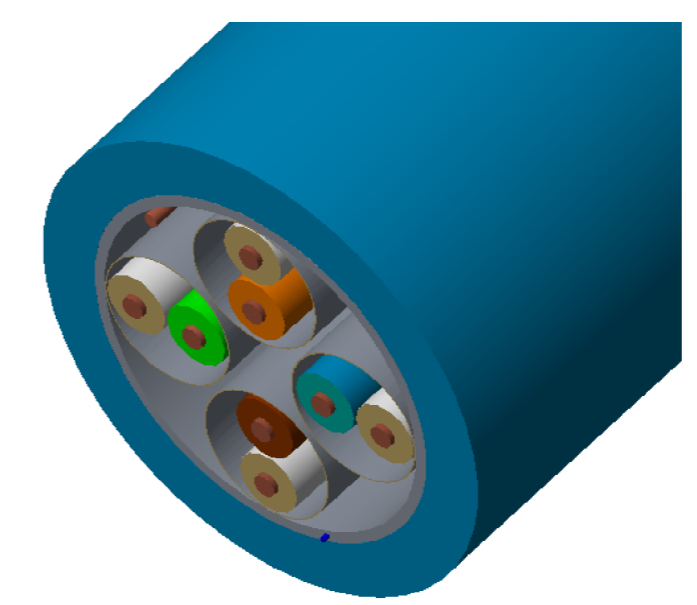

M12 A-CODE CABLE ASSEMBLY
(STRAIGHT AND RIGHT ANGLED CONNECTOR)

SECTION A-A

SL.N O	CODE	ASSY. PART NO.	M12 CONNECTOR 1 PART NO.	M12 CONNECTOR 2 PART NO.	DESCRIPTION	CABLE TYPE	CABLE PART NO.	CABLE LENGTH "L" IN "m"	NO. OF POSITIONS
1	A8-CODE	2322423-1	1-2823449-6 (STRAIGHT)	1-2823587-3 (RIGHT ANGLE)	M12 A-8-M CABLE ASSY. (PLUG-PLUG) 1M CABLE	TE CAT 7 CABLE	2297799-1	1.0	8
2	A8-CODE	2322423-2			M12 A-8-M CABLE ASSY. (PLUG-PLUG) 1.5M CABLE			1.5	8
3	A8-CODE	2322423-3			M12 A-8-M CABLE ASSY. (PLUG-PLUG) 2M CABLE			2.0	8
4	A8-CODE	2322423-4			M12 A-8-M CABLE ASSY. (PLUG-PLUG) 2.5M CABLE			2.5	8
5	A8-CODE	2322423-5			M12 A-8-M CABLE ASSY. (PLUG-PLUG) 3M CABLE			3.0	8
6	A8-CODE	2322423-6			M12 A-8-M CABLE ASSY. (PLUG-PLUG) 3.5M CABLE			3.5	8
7	A8-CODE	2322423-7			M12 A-8-M CABLE ASSY. (PLUG-PLUG) 4M CABLE			4.0	8
8	A8-CODE	2322423-8			M12 A-8-M CABLE ASSY. (PLUG-PLUG) 4.5M CABLE			4.5	8
9	A8-CODE	2322423-9			M12 A-8-M CABLE ASSY. (PLUG-PLUG) 5M CABLE			5.0	8
10	A8-CODE	1-2322423-0			M12 A-8-M CABLE ASSY. (PLUG-PLUG) 5.5M CABLE			5.5	8
11	A8-CODE	1-2322423-1			M12 A-8-M CABLE ASSY. (PLUG-PLUG) 6M CABLE			6.0	8
12	A8-CODE	1-2322423-2			M12 A-8-M CABLE ASSY. (PLUG-PLUG) 6.5M CABLE			6.5	8
13	A8-CODE	1-2322423-3			M12 A-8-M CABLE ASSY. (PLUG-PLUG) 7M CABLE			7.0	8
14	A8-CODE	1-2322423-4			M12 A-8-M CABLE ASSY. (PLUG-PLUG) 7.5M CABLE			7.5	8
15	A8-CODE	1-2322423-5			M12 A-8-M CABLE ASSY. (PLUG-PLUG) 8M CABLE			8.0	8
16	A8-CODE	1-2322423-6			M12 A-8-M CABLE ASSY. (PLUG-PLUG) 8.5M CABLE			8.5	8
17	A8-CODE	1-2322423-7			M12 A-8-M CABLE ASSY. (PLUG-PLUG) 9M CABLE			9.0	8
18	A8-CODE	1-2322423-8			M12 A-8-M CABLE ASSY. (PLUG-PLUG) 9.5M CABLE			9.5	8
19	A8-CODE	1-2322423-9			M12 A-8-M CABLE ASSY. (PLUG-PLUG) 10M CABLE			10.0	8
20	A8-CODE	2-2322423-0			M12 A-8-M CABLE ASSY. (PLUG-PLUG) 10.5M CABLE			10.5	8
21	A8-CODE	2-2322423-1			M12 A-8-M CABLE ASSY. (PLUG-PLUG) 11M CABLE			11.0	8
22	A8-CODE	2-2322423-2			M12 A-8-M CABLE ASSY. (PLUG-PLUG) 11.5M CABLE			11.5	8
23	A8-CODE	2-2322423-3			M12 A-8-M CABLE ASSY. (PLUG-PLUG) 12M CABLE			12.0	8
24	A8-CODE	2-2322423-4			M12 A-8-M CABLE ASSY. (PLUG-PLUG) 12.5M CABLE			12.5	8
25	A8-CODE	2-2322423-5			M12 A-8-M CABLE ASSY. (PLUG-PLUG) 13M CABLE			13.0	8
26	A8-CODE	2-2322423-6			M12 A-8-M CABLE ASSY. (PLUG-PLUG) 13.5M CABLE			13.5	8
27	A8-CODE	2-2322423-7			M12 A-8-M CABLE ASSY. (PLUG-PLUG) 14M CABLE			14.0	8
28	A8-CODE	2-2322423-8			M12 A-8-M CABLE ASSY. (PLUG-PLUG) 14.5M CABLE			14.5	8
29	A8-CODE	2-2322423-9			M12 A-8-M CABLE ASSY. (PLUG-PLUG) 15M CABLE			15.0	8
30	A8-CODE	3-2322423-0			M12 A-8-M CABLE ASSY. (PLUG-PLUG) 15.5M CABLE			15.5	8
31	A8-CODE	3-2322423-1			M12 A-8-M CABLE ASSY. (PLUG-PLUG) 16M CABLE			16.0	8
32	A8-CODE	3-2322423-2			M12 A-8-M CABLE ASSY. (PLUG-PLUG) 16.5M CABLE			16.5	8
33	A8-CODE	3-2322423-3			M12 A-8-M CABLE ASSY. (PLUG-PLUG) 17M CABLE			17.0	8
34	A8-CODE	3-2322423-4			M12 A-8-M CABLE ASSY. (PLUG-PLUG) 17.5M CABLE			17.5	8
35	A8-CODE	3-2322423-5			M12 A-8-M CABLE ASSY. (PLUG-PLUG) 18M CABLE			18.0	8
36	A8-CODE	3-2322423-6			M12 A-8-M CABLE ASSY. (PLUG-PLUG) 18.5M CABLE			18.5	8
37	A8-CODE	3-2322423-7			M12 A-8-M CABLE ASSY. (PLUG-PLUG) 19M CABLE			19.0	8
38	A8-CODE	3-2322423-8			M12 A-8-M CABLE ASSY. (PLUG-PLUG) 19.5M CABLE			19.5	8
39	A8-CODE	3-2322423-9			M12 A-8-M CABLE ASSY. (PLUG-PLUG) 20M CABLE			20.0	8