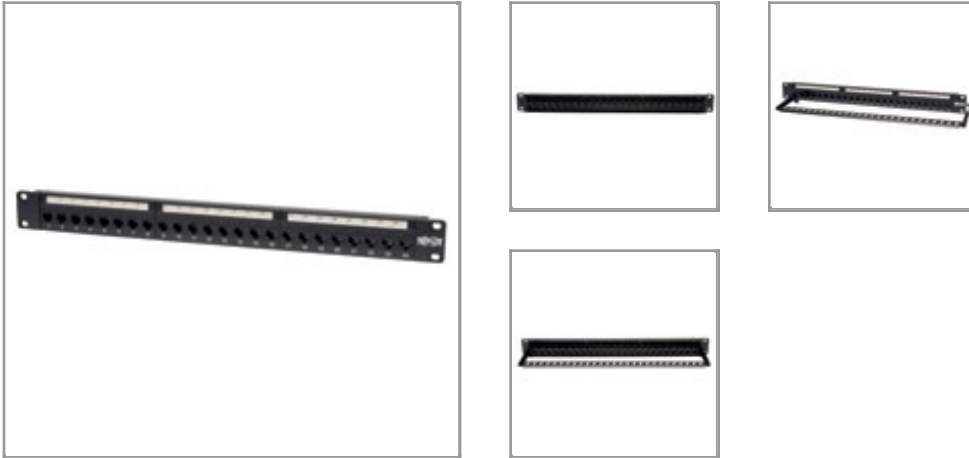

## 24 Port 1U Rackmount Cat5e Feedthrough Patch Panel, RJ45 Ethernet

MODEL NUMBER: **N054-024**

### Description

Tripp Lite's 24-Port Cat5e Feed-Through patch panel provides patching without punching down bulk wire to the back of the panel. Fully meets or exceeds Cat5e specifications - works with USOC, T568A, and T568B wiring. 19" width mounts easily in 2-Post [Relay Rack](#), or a Wall-Mount [Hinged Rack](#). Detachable cable management bar keeps patch cables neat and tidy on the back of the panel.

### Features

- Heavy duty 14ga steel construction
- Meets or exceeds Cat5e specifications
- Easy patching with Cat5e patch cables
- Includes cable management bar
- Rackmountable - 19"W x 1.75"H (1U)

### Highlights

- Cat5e RJ45 Jacks on both sides of the panel
- Installs easily in 19" racks or wall-mounts
- Cable management bar keeps patch cables tidy
- Compliant with the Federal Trade Agreements Act (TAA) for GSA Schedule purchases